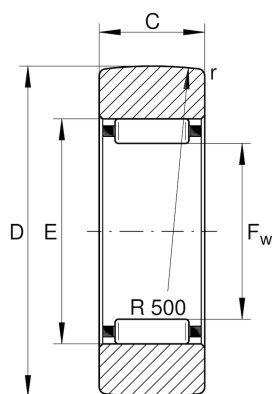

RSTO6-X-TV

Yoke type track roller

Schaeffler ID:
0001623100000

Yoke type track rollers RSTO, without axial guidance, outer ring without ribs

Technical information

Main Dimensions & Performance Data

D	19 mm	Outside diameter
F_w	10 mm	Under roller diameter
C	9.8 mm	Width, outer ring
$C_{r w}$	3,750 N	Basic dynamic load rating, radial
$C_{0r w}$	4,600 N	Basic static load rating, radial
$C_{ur w}$	660 N	Fatigue load limit, radial
n_{DG}	10,000 1/min	Speed on permanent grease lubrication
	12.96 g	Weight

Dimensions

E	13 mm	Raceway diameter outer ring
r_{min}	0.3 mm	Minimum chamfer dimension
R	500 mm	Radius of outer ring outside profile